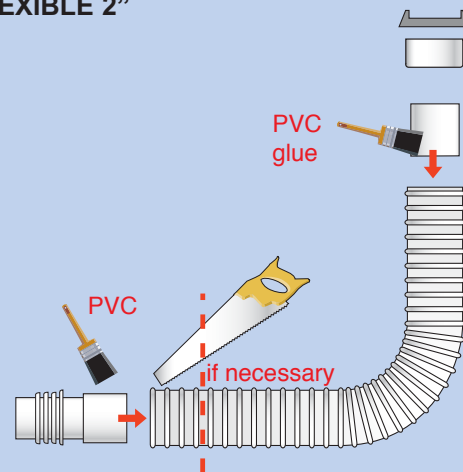

FLEXIBLE 2"