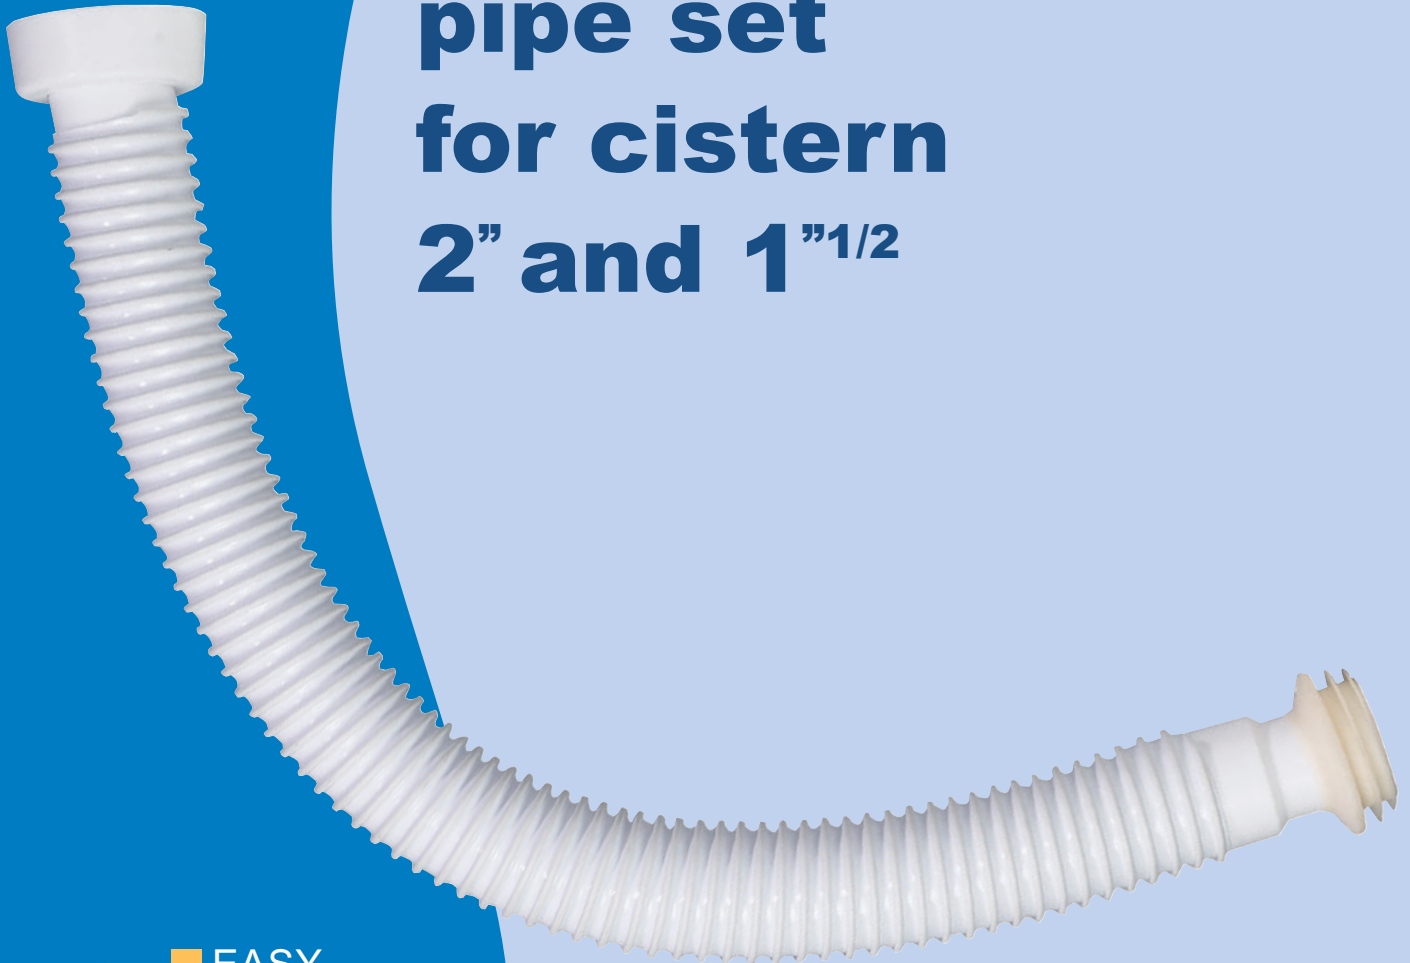

# Flexiflush® pipe set for cistern 2" and 1"1/2

■ EASY

■ FLEXIBLE

■ Ø 2"  
and Ø 1"1/2

## AFTER

**Length of the tube :** 62.5cm, without the connection ends.

### Adaptable according to the cistern height :

Thanks to flexiflush® the cistern can be moved over when there is very little space (e.g. cloak rooms).

In back to wall furniture the flexiflush® pipe means that the cistern is easily accessible because it can be moved around without disconnecting it from the other elements.

**Easy and quick to install :** the ends just have to be glued. The flexiflush® pipe can be cut to the correct length. The tube is made of flexible PVC and smooth inside.