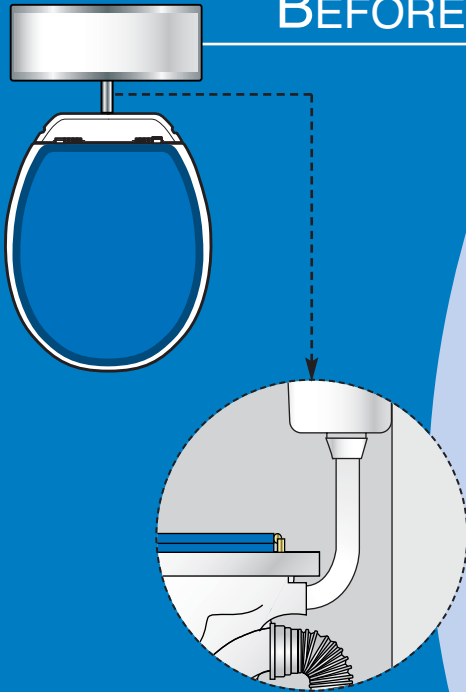

# Flexiflush® pipe set for cistern 2" and 1"1/2

■ EASY

■ FLEXIBLE

■ Ø 2"  
and Ø 1"1/2

## AFTER

**Length of the tube :** 62.5cm, without the connection ends.

### Adaptable according to the cistern height :

Thanks to flexiflush® the cistern can be moved over when there is very little space (e.g. cloak rooms).

In back to wall furniture the flexiflush® pipe means that the cistern is easily accessible because it can be moved around without disconnecting it from the other elements.

**Easy and quick to install :** the ends just have to be glued. The flexiflush® pipe can be cut to the correct length. The tube is made of flexible PVC and smooth inside.