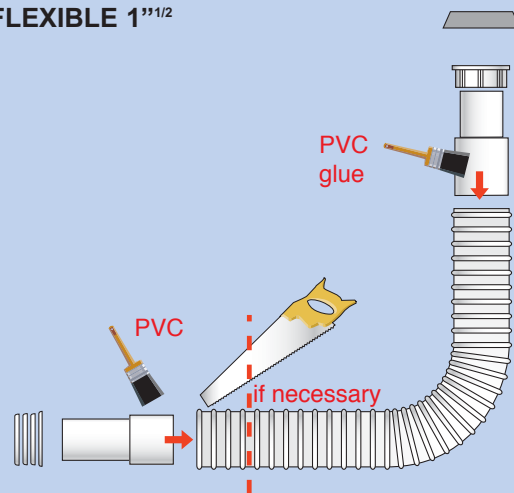

FLEXIBLE 1^{3/4}"

Description	Pack	Réf.	Bar code	Boxed Qty
Flexible flush pipe set 2" for cistern	bag	59050001	337553905383 2	25
Flexible flush pipe set 1^{3/4}" for cistern	bag	59050101	337553907649 7	25