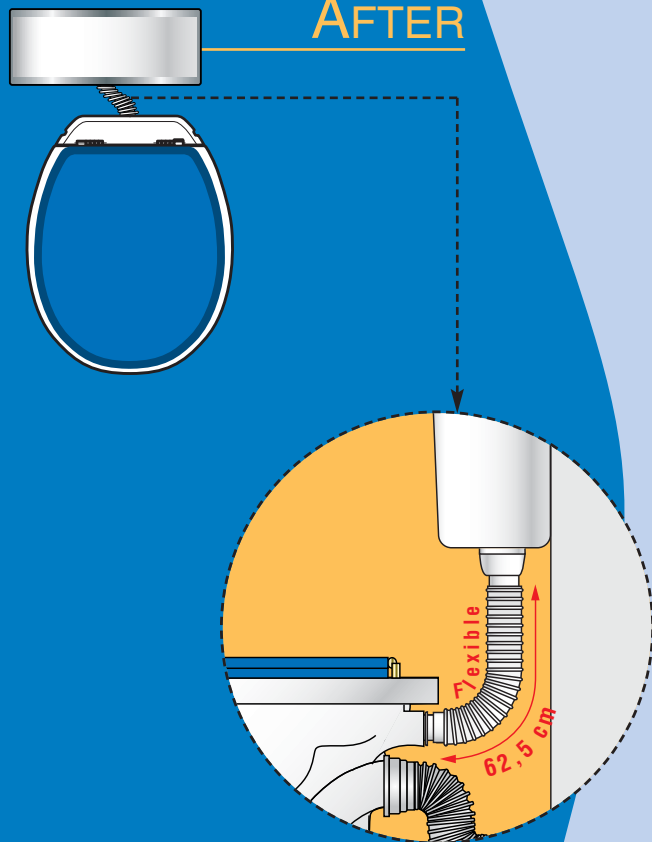

# Flexiflush® pipe set for cistern 2" and 1"1/2

■ EASY

■ FLEXIBLE

■ Ø 2"  
and Ø 1"1/2

## AFTER

**Length of the tube :** 62.5cm, without the connection ends.

### Adaptable according to the cistern height :

Thanks to flexiflush® the cistern can be moved over when there is very little space (e.g. cloak rooms).

In back to wall furniture the flexiflush® pipe means that the cistern is easily accessible because it can be moved around without disconnecting it from the other elements.

**Easy and quick to install :** the ends just have to be glued. The flexiflush® pipe can be cut to the correct length. The tube is made of flexible PVC and smooth inside.