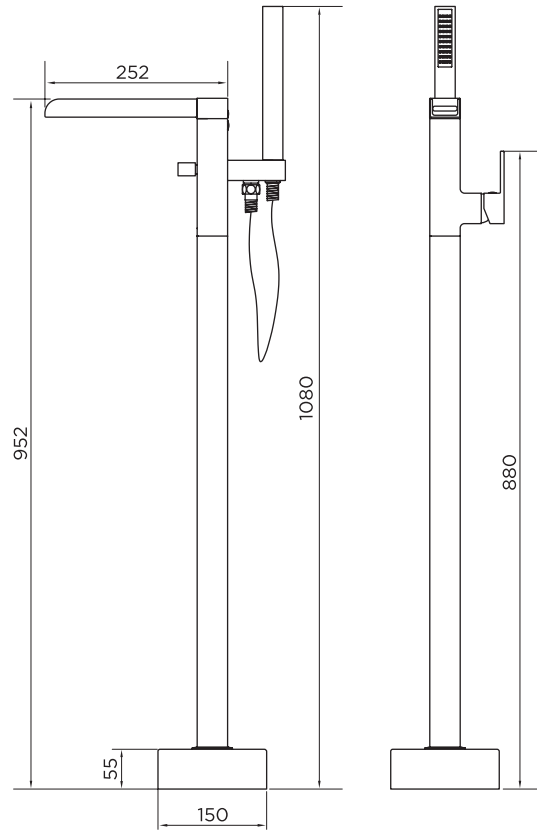

9088 FREESTANDING BATH SHOWER MIXER

PRODUCT SPECIFICATION

Product Code: 9088
Finish: Chrome
Product Type: Freestanding Bath Shower Mixer
Inlet Connections: 1/2 BSP
Construction: Body: Brass
 Handle: Zinc
Gross Weight (kg): 8.00

ADDITIONAL INFORMATION

- Chromed finish
- Lifetime guarantee
- Flexible inlets

WORKING PRESSURES (bar)

Min Pressure	Max Pressure	Best Performance
1	6	3

FLOW RATES (litres per minute)

0.5 Bar	1 Bar	3 Bar
3.7	7.2	12.1