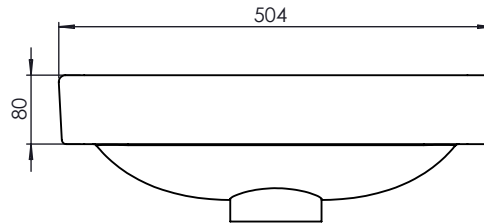

Technical Data Sheet

COMPASS 500mm Ceramic Basin

Whats in the box: 1x CM500C

TAVISTOCK
inspiring bathrooms

Diagrams not to scale
All dimensions in mm
tolerance of +/-5mm

Materials

Basin: Ceramic

*Dimensions are subject to change, customers are advised to measure actual product before commencing installation.

**Fixing point dimensions are for guidance only/the positions of wall fixing must be checked when product is received.

FAQs

Q: What is the maximum water depth of the basin?

A: 78mm up to the overflow.

Q: Whats is the width of the Tapledge?

A: The Tapledge is 120mm wide.

Q: What is the distance from the Taphole centre to Basin Waste?

A: 140mm