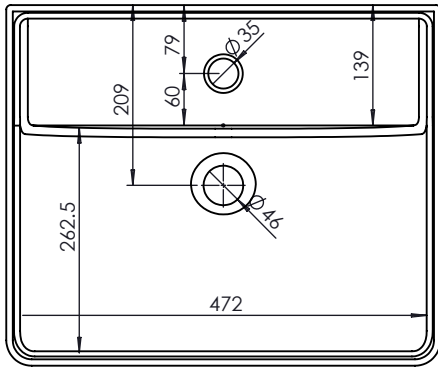

Technical Data Sheet

COMPASS 500mm Ceramic Basin

Whats in the box: 1x CM500C

TAVISTOCK
inspiring bathrooms

Diagrams not to scale
All dimensions in mm
tolerance of +/-5mm

Materials

Basin: Ceramic

*Dimensions are subject to change, customers are advised to measure actual product before commencing installation.

**Fixing point dimensions are for guidance only/the positions of wall fixing must be checked when product is received.

FAQs

Q: What is the maximum water depth of the basin?

A: 78mm up to the overflow.

Q: Whats is the width of the Tapledge?

A: The Tapledge is 120mm wide.

Q: What is the distance from the Taphole centre to Basin Waste?

A: 140mm