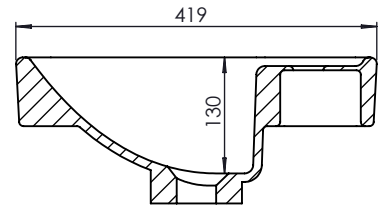

Technical Data Sheet

COMPASS 500mm Ceramic Basin

Whats in the box: 1x CM500C

TAVISTOCK
inspiring bathrooms

Diagrams not to scale
All dimensions in mm
tolerance of +/-5mm

Materials

Basin: Ceramic

*Dimensions are subject to change, customers are advised to measure actual product before commencing installation.

**Fixing point dimensions are for guidance only/the positions of wall fixing must be checked when product is received.

FAQs

Q: What is the maximum water depth of the basin?

A: 78mm up to the overflow.

Q: Whats is the width of the Tapledge?

A: The Tapledge is 120mm wide.

Q: What is the distance from the Taphole centre to Basin Waste?

A: 140mm